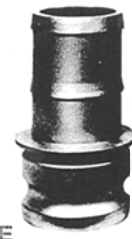

**KAMLOCK QUICK RELEASE COUPLINGS**

A

Part A Adaptor Female Thread

|          |      |      |      |      |      |      |
|----------|------|------|------|------|------|------|
| Size     | ½"   | ¾"   | 1"   | 1¼"  | 1½"  | 2"   |
| Part No. | 050A | 075A | 100A | 125A | 150A | 200A |
| Size     | 2½"  | 3"   | 4"   | 5"   | 6"   | 8"   |
| Part No. | 250A | 300A | 400A | 500A | 600A | 800A |

Part B Coupler Male Thread

|          |      |      |      |      |      |      |
|----------|------|------|------|------|------|------|
| Size     | ½"   | ¾"   | 1"   | 1¼"  | 1½"  | 2"   |
| Part No. | 050B | 075B | 100B | 125B | 150B | 200B |
| Size     | 2½"  | 3"   | 4"   | 5"   | 6"   |      |
| Part No. | 250B | 300B | 400B | 500B | 600B |      |

B

Part F Adaptor Male Thread

|          |      |      |      |      |      |      |
|----------|------|------|------|------|------|------|
| Size     | ½"   | ¾"   | 1"   | 1¼"  | 1½"  | 2"   |
| Part No. | 050F | 075F | 100F | 125F | 150F | 200F |
| Size     | 2½"  | 3"   | 4"   | 5"   | 6"   |      |
| Part No. | 250F | 300F | 400F | 500F | 600F |      |

F

D

Part D Coupler Female Thread

|          |      |      |      |      |      |      |
|----------|------|------|------|------|------|------|
| Size     | ½"   | ¾"   | 1"   | 1¼"  | 1½"  | 2"   |
| Part No. | 050D | 075D | 100D | 125D | 150D | 200D |
| Size     | 2½"  | 3"   | 4"   | 5"   | 6"   | 8"   |
| Part No. | 250D | 300D | 400D | 500D | 600D | 800D |